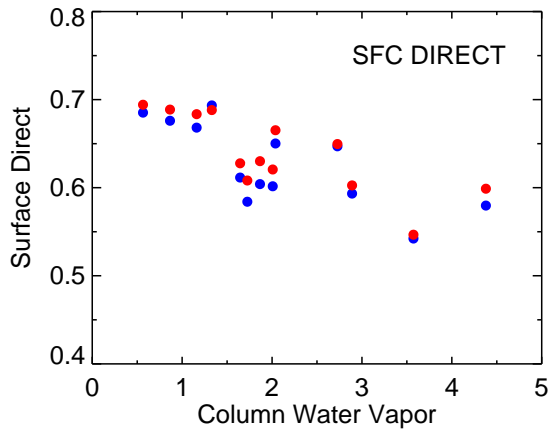

Clear days, SGP Fall 1995, 1997

Chou Model (SSA = 1, g = 0.7)