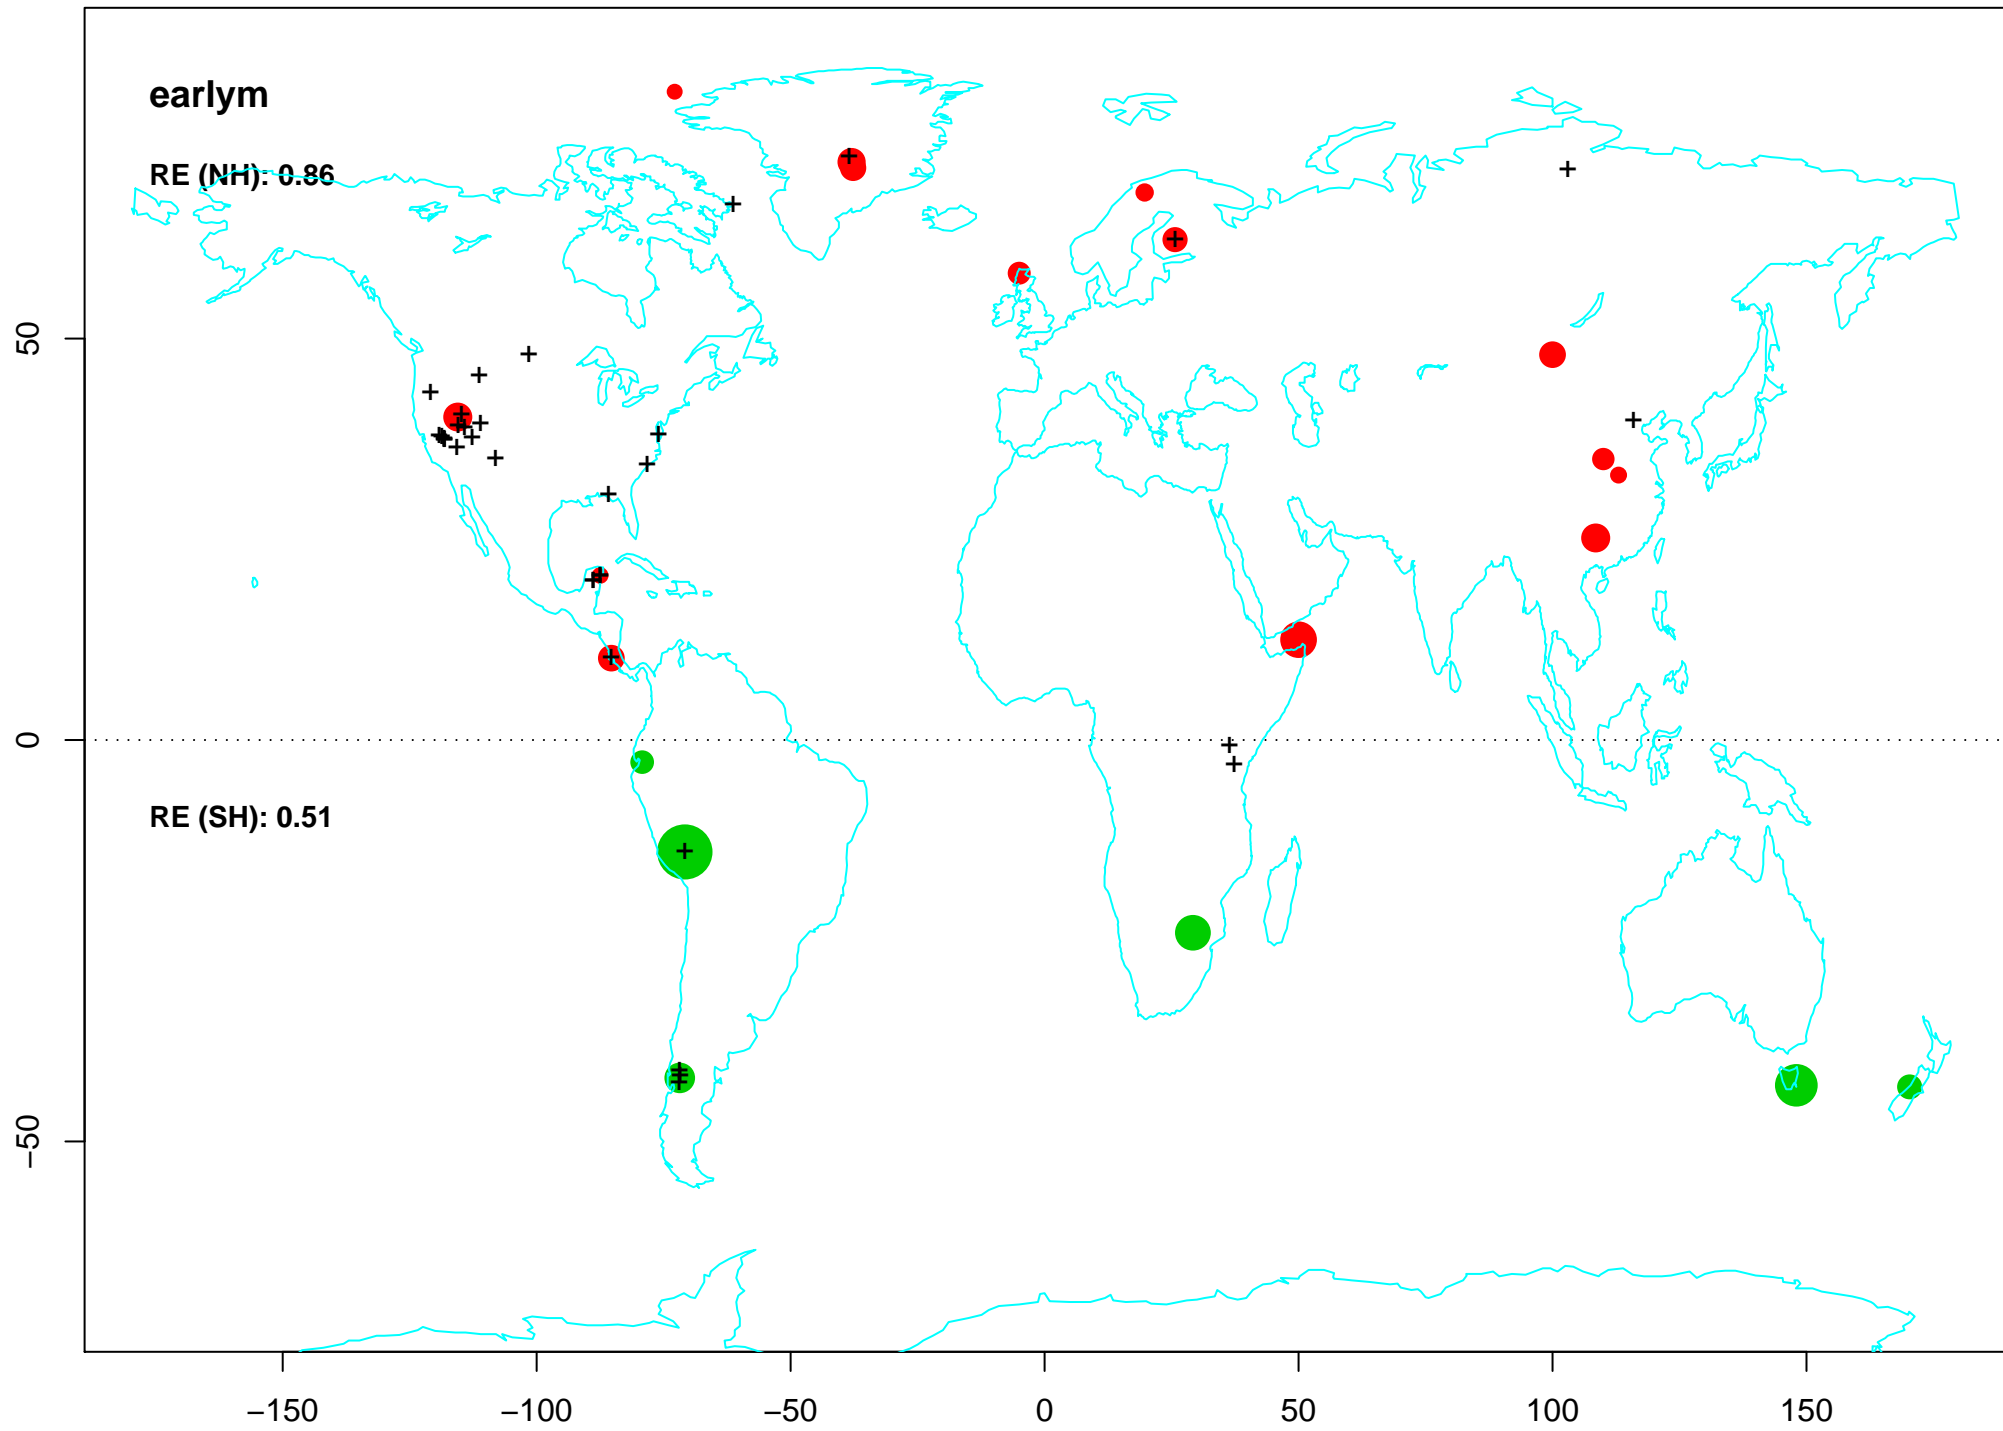

# Weights: AD1000 'Standard' Cal:1896–1995

# Weights: AD1000 'Standard' Cal:1850–1949

# Weights: AD1000 Notilj Nobristle Cal:1850-1949